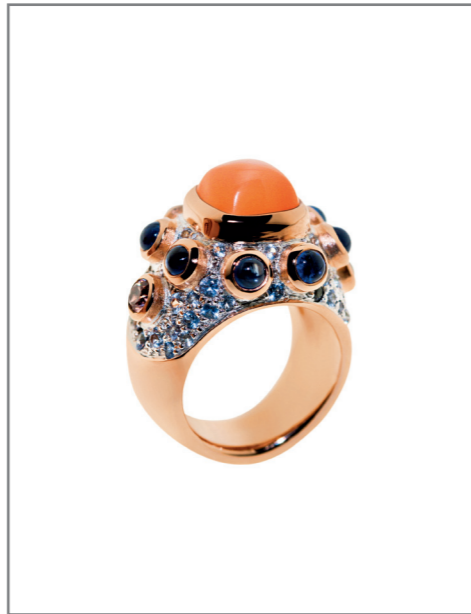

DITA - GREEN SPARKLING IN THE LIGHT