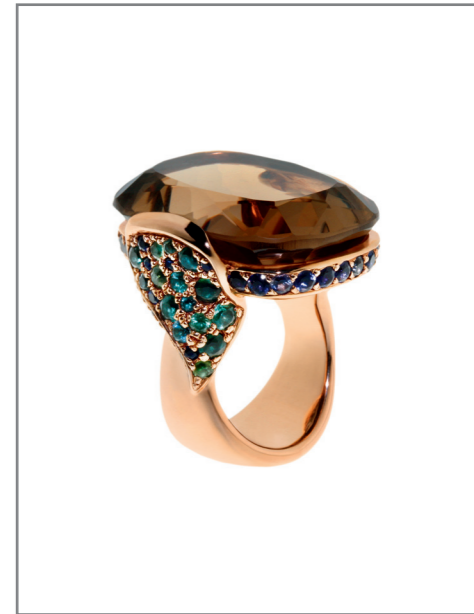

OVAL TALON - CLOUD

SPACEBALL - GREEN

ARBRE - ROUGH GREEN

PRINZESSINEN - THREE AS ONE

SMALL SQUARE BUBBLE – BOTTICELLI

GALADRIEL – SUNRISE

DITA –
DER WIDERSPENSTIGEN ZÄHMUNG

SEAPLANT – RUBY

TALON – GREENBLUE

VANITY FAIR - FLAMINGO / LIZ

SMALL SQUARE BUBBLE -
MEADOW / CHRYSANTHEME

CRESENT MOON KNIGHT - GREEN

INHERIT - LEMON / POWDER

GALADRIEL - CASA BATTLO

ONE PENDANT - DIFFERENT VIEWS

LIED DER ERDE