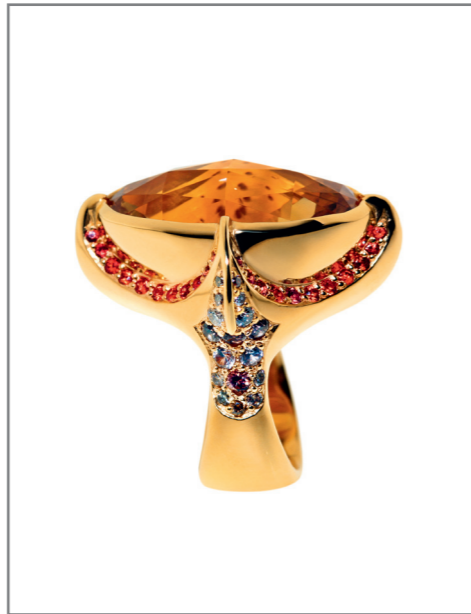

OVAL TALON - CLOUD

SPACEBALL - GREEN

ARBRE - ROUGH GREEN

PRINZESSINEN - THREE AS ONE

SMALL SQUARE BUBBLE – BOTTICELLI

GALADRIEL – SUNRISE

DITA –
DER WIDERSPENSTIGEN ZÄHMUNG

SEAPLANT – RUBY

TALON – GREENBLUE

VANITY FAIR - FLAMINGO / LIZ

SMALL SQUARE BUBBLE -
MEADOW / CHRYSANTHEME

CRESENT MOON KNIGHT - GREEN

INHERIT - LEMON / POWDER

GALADRIEL - CASA BATTLO

ONE PENDANT - DIFFERENT VIEWS

LIED DER ERDE