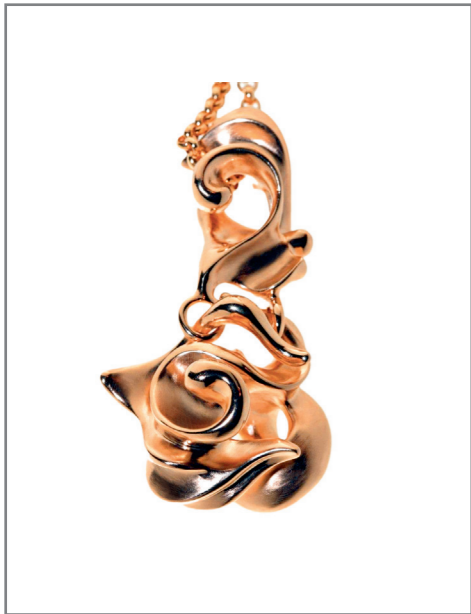

TALON – GREENBLUE

VANITY FAIR - FLAMINGO / LIZ

SMALL SQUARE BUBBLE -
MEADOW / CHRYSANTHEME

CRESENT MOON KNIGHT - GREEN

INHERIT - LEMON / POWDER

GALADRIEL - CASA BATTLO

ONE PENDANT - DIFFERENT VIEWS

LIED DER ERDE