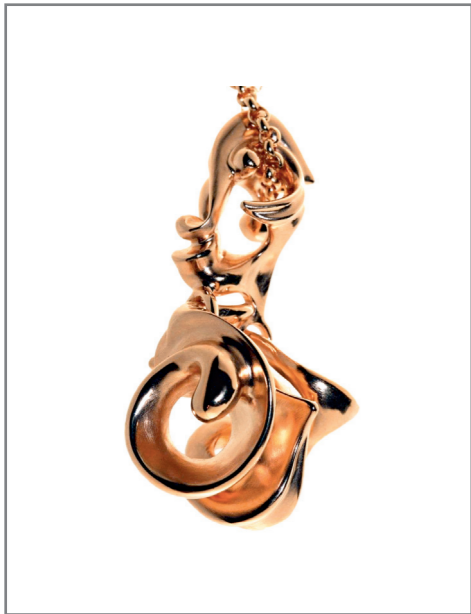

TALON – GREENBLUE

VANITY FAIR - FLAMINGO / LIZ

SMALL SQUARE BUBBLE -
MEADOW / CHRYSANTHEME

CRESENT MOON KNIGHT - GREEN

INHERIT - LEMON / POWDER

GALADRIEL - CASA BATTLO

ONE PENDANT - DIFFERENT VIEWS

LIED DER ERDE