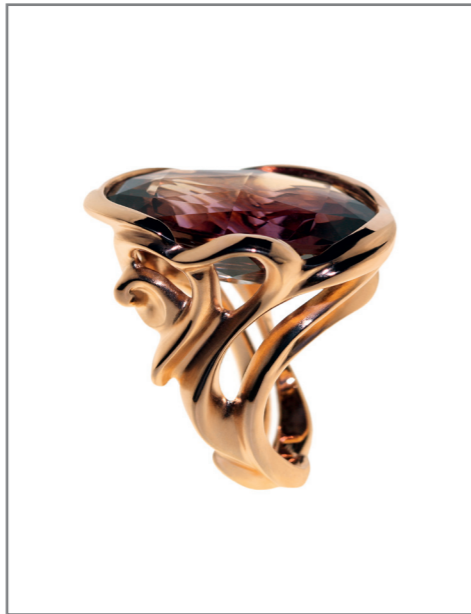

SCHILF DROP - LIGHT PEPPERMINT

SCHILF OVAL - VIOLETT FIRE

DITA - IRIS

ARBRE - ORANGE

GALADRIEL - SPARKLING AUGUST

2046

DITA - GREEN SPARKLING IN THE LIGHT

INHERIT - AUTUMN COLOURS