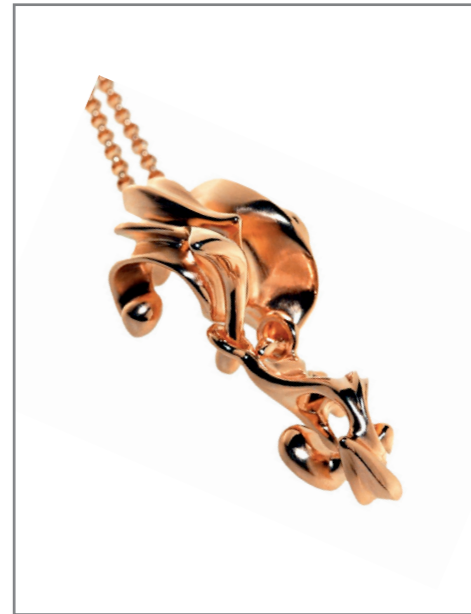

TALON – GREENBLUE

VANITY FAIR - FLAMINGO / LIZ

SMALL SQUARE BUBBLE -
MEADOW / CHRYSANTHEME

CRESENT MOON KNIGHT - GREEN

INHERIT - LEMON / POWDER

GALADRIEL - CASA BATTLO

ONE PENDANT - DIFFERENT VIEWS

LIED DER ERDE