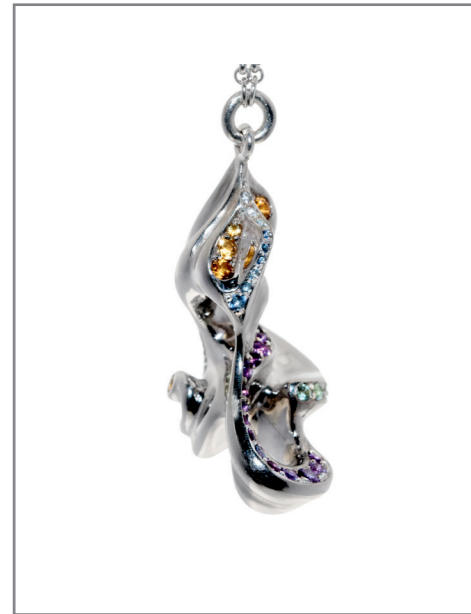

TALON – GREENBLUE

VANITY FAIR - FLAMINGO / LIZ

SMALL SQUARE BUBBLE -
MEADOW / CHRYSANTHEME

CRESENT MOON KNIGHT - GREEN

INHERIT - LEMON / POWDER

GALADRIEL - CASA BATTLO

ONE PENDANT - DIFFERENT VIEWS

LIED DER ERDE