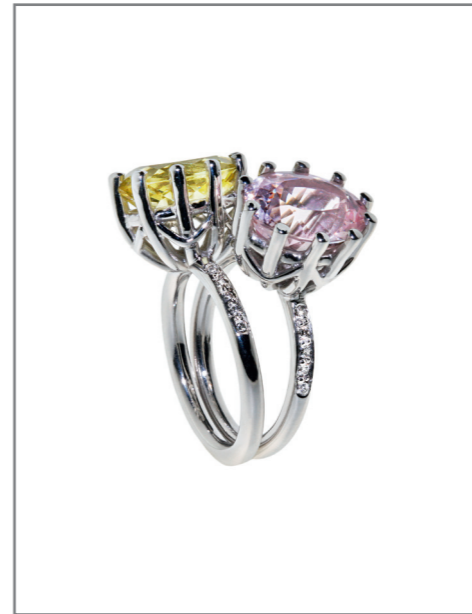

TALON – GREENBLUE

VANITY FAIR - FLAMINGO / LIZ

SMALL SQUARE BUBBLE -
MEADOW / CHRYSANTHEME

CRESENT MOON KNIGHT - GREEN

INHERIT - LEMON / POWDER

GALADRIEL - CASA BATTLO

ONE PENDANT - DIFFERENT VIEWS

LIED DER ERDE