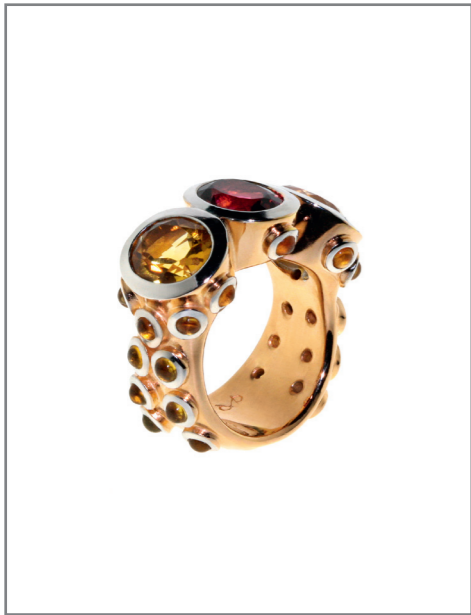

OVAL HORIZONT - PSICODELIC

ALIEN PIMP-UP - VIOLETT GREEN

LA ROUE DES ÉTOILES – MONTAGNE

SEASTAR – MAHARADSCHA BLUE

KNOSPEN – THREE AS ONE

JULES DROP – LA VIE EN ROSE

ARBOR

OCTOPUSSY BUBBLE - AUTUMN