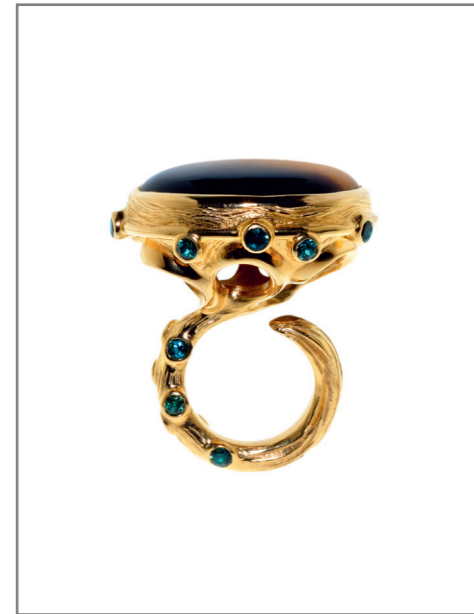

OVAL HORIZONT - PSICODELIC

ALIEN PIMP-UP - VIOLETT GREEN

LA ROUE DES ÉTOILES – MONTAGNE

SEASTAR – MAHARADSCHA BLUE

KNOSPEN – THREE AS ONE

JULES DROP – LA VIE EN ROSE

ARBOR

OCTOPUSSY BUBBLE - AUTUMN

OVAL TALON - CLOUD

SPACEBALL - GREEN

ARBRE - ROUGH GREEN

PRINZESSINEN - THREE AS ONE

SMALL SQUARE BUBBLE – BOTTICELLI

GALADRIEL – SUNRISE

DITA –
DER WIDERSPENSTIGEN ZÄHMUNG

SEAPLANT – RUBY