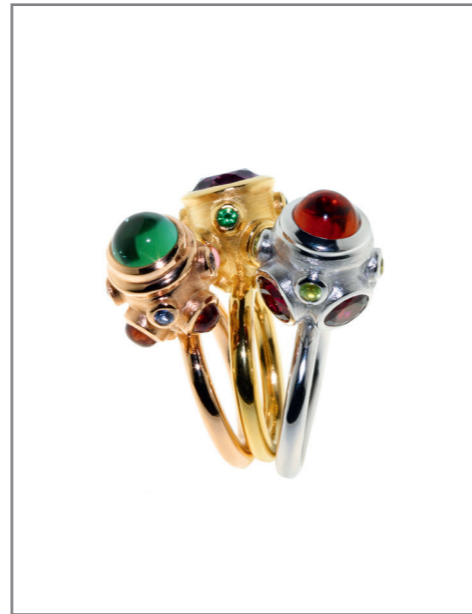

OVAL HORIZONT - PSICODELIC

ALIEN PIMP-UP - VIOLETT GREEN

LA ROUE DES ÉTOILES – MONTAGNE

SEASTAR – MAHARADSCHA BLUE

KNOSPEN – THREE AS ONE

JULES DROP – LA VIE EN ROSE

ARBOR

OCTOPUSSY BUBBLE - AUTUMN