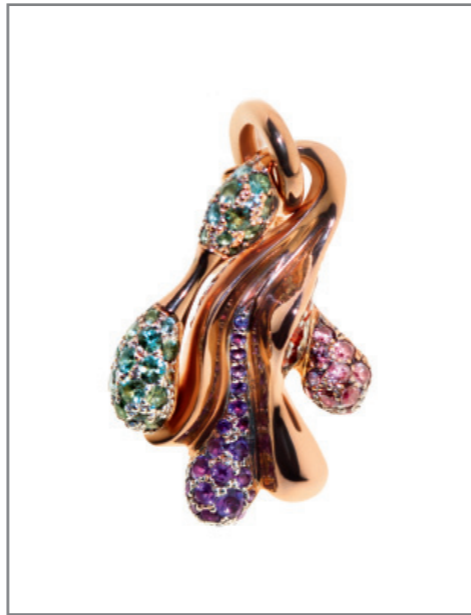

ONE PENDANT - DIFFERENT VIEWS

ONE FOR ALL