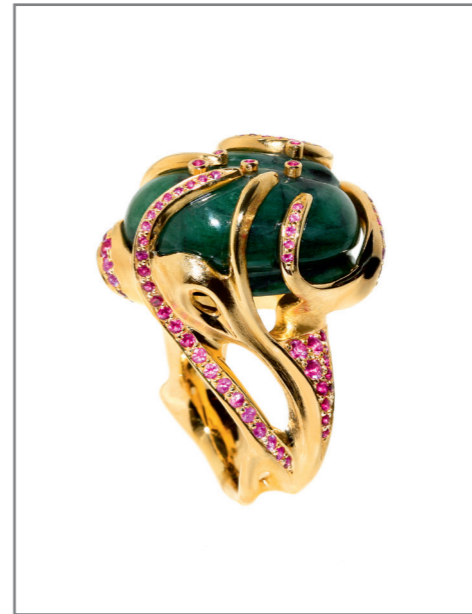

OVAL TALON - CLOUD

SPACEBALL - GREEN

ARBRE - ROUGH GREEN

PRINZESSINEN - THREE AS ONE

SMALL SQUARE BUBBLE – BOTTICELLI

GALADRIEL – SUNRISE

DITA –
DER WIDERSPENSTIGEN ZÄHMUNG

SEAPLANT – RUBY

TALON – GREENBLUE

VANITY FAIR - FLAMINGO / LIZ

SMALL SQUARE BUBBLE -
MEADOW / CHRYSANTHEME

CRESENT MOON KNIGHT - GREEN

INHERIT - LEMON / POWDER

GALADRIEL - CASA BATTLO

ONE PENDANT - DIFFERENT VIEWS

LIED DER ERDE