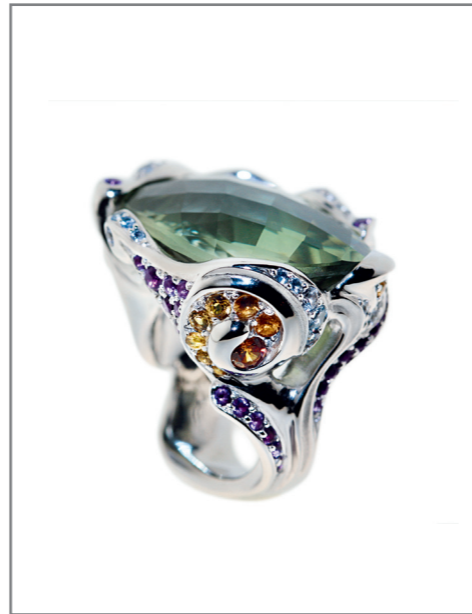

SCHILF DROP - LIGHT PEPPERMINT

SCHILF OVAL - VIOLETT FIRE

DITA - IRIS

ARBRE - ORANGE

GALADRIEL - SPARKLING AUGUST

2046

DITA - GREEN SPARKLING IN THE LIGHT

INHERIT - AUTUMN COLOURS