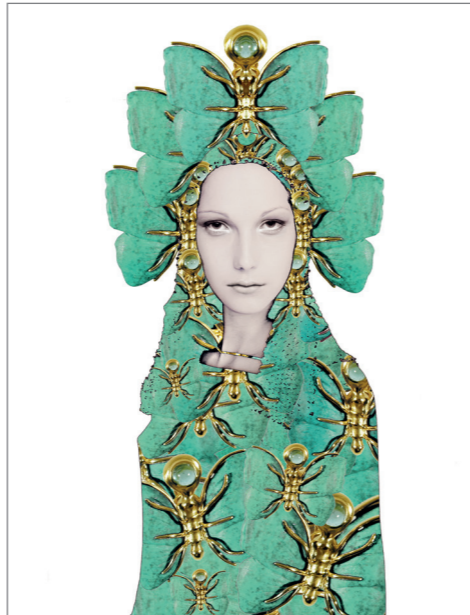

SPARKLING IVORY CROSSFLOWER - SILVERBLUE

VAJRA - BLUE

DROP DROP - BLINKING DOTS AND BLUSHED TEARS

BASILISQUE

ALADINS WUNDERLAMPE – FRESH PEPPERMINT LEAF

DROP UND POP – RASPBERRY

COURONNE - SPRING BLOSSOM

SOFONISBA BUBBLE - BLUSH

DROP - DROP

NOUER

LOVE IS IN THE AIR

HEDGEHOG

NARRENBAND

AMOR VINCIT

BUTTERFLY POMME VERTE

LES FRAISES DE YSSABEAU