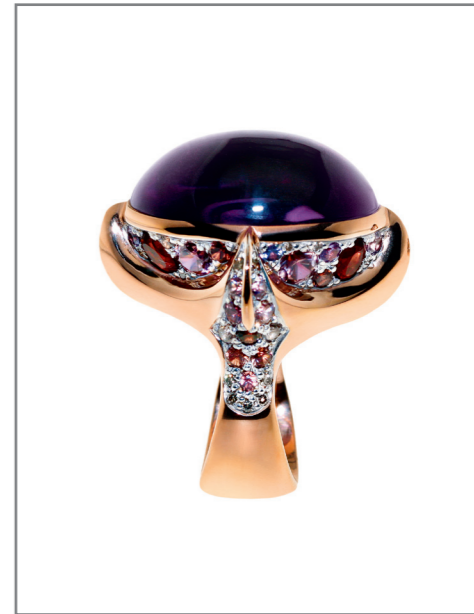

SCHILF DROP - LIGHT PEPPERMINT

SCHILF OVAL - VIOLETT FIRE

DITA - IRIS

ARBRE - ORANGE

GALADRIEL - SPARKLING AUGUST

2046

DITA - GREEN SPARKLING IN THE LIGHT

INHERIT - AUTUMN COLOURS