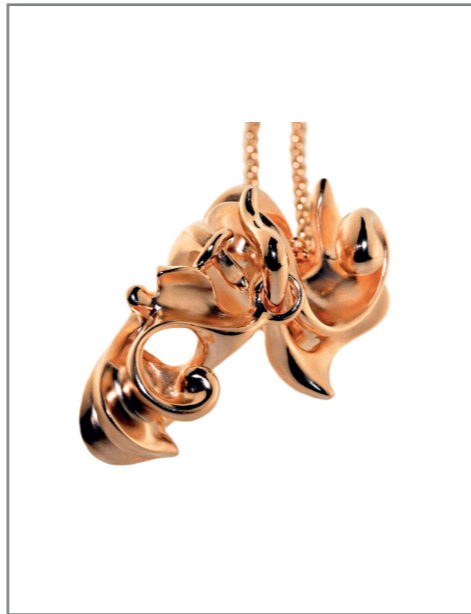

TALON – GREENBLUE

VANITY FAIR - FLAMINGO / LIZ

SMALL SQUARE BUBBLE -
MEADOW / CHRYSANTHEME

CRESENT MOON KNIGHT - GREEN

INHERIT - LEMON / POWDER

GALADRIEL - CASA BATTLO

ONE PENDANT - DIFFERENT VIEWS

LIED DER ERDE