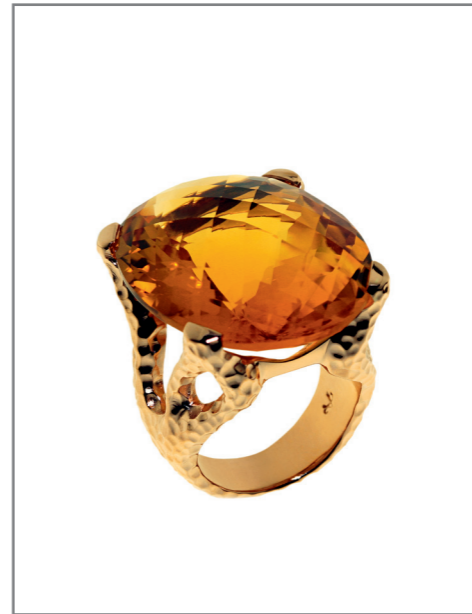

SCHILF DROP - LIGHT PEPPERMINT

SCHILF OVAL - VIOLETT FIRE

DITA - IRIS

ARBRE - ORANGE

GALADRIEL - SPARKLING AUGUST

2046

DITA - GREEN SPARKLING IN THE LIGHT

INHERIT - AUTUMN COLOURS