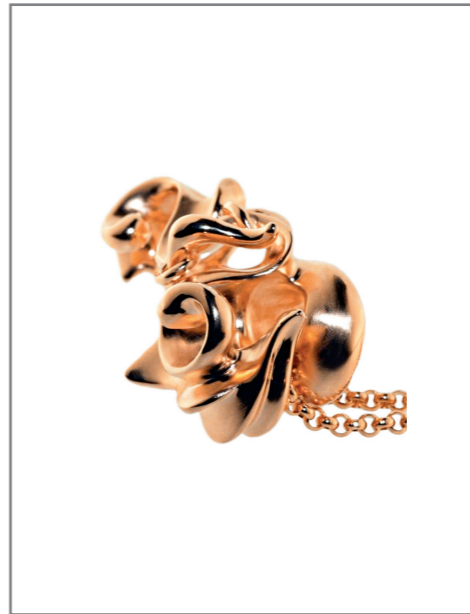

TALON – GREENBLUE

VANITY FAIR - FLAMINGO / LIZ

SMALL SQUARE BUBBLE -
MEADOW / CHRYSANTHEME

CRESENT MOON KNIGHT - GREEN

INHERIT - LEMON / POWDER

GALADRIEL - CASA BATTLO

ONE PENDANT - DIFFERENT VIEWS

LIED DER ERDE