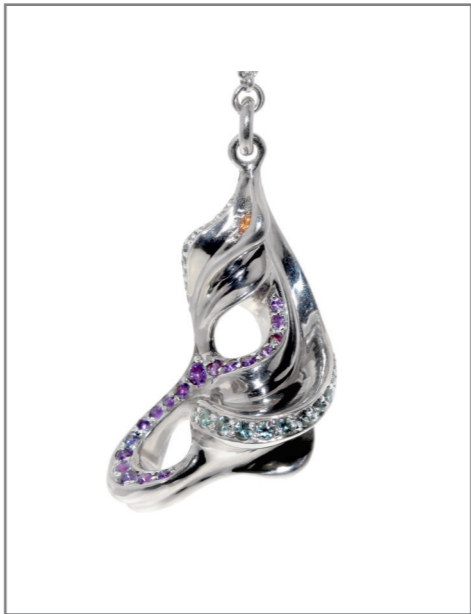

TALON – GREENBLUE

VANITY FAIR - FLAMINGO / LIZ

SMALL SQUARE BUBBLE -
MEADOW / CHRYSANTHEME

CRESENT MOON KNIGHT - GREEN

INHERIT - LEMON / POWDER

GALADRIEL - CASA BATTLO

ONE PENDANT - DIFFERENT VIEWS

LIED DER ERDE