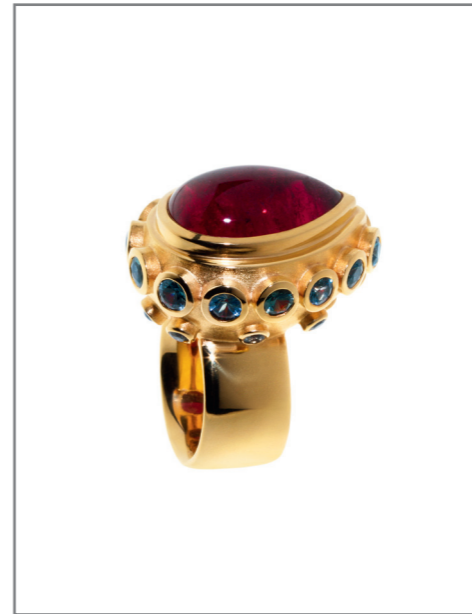

OVAL HORIZONT - PSICODELIC

ALIEN PIMP-UP - VIOLETT GREEN

LA ROUE DES ÉTOILES – MONTAGNE

SEASTAR – MAHARADSCHA BLUE

KNOSPEN – THREE AS ONE

JULES DROP – LA VIE EN ROSE

ARBOR

OCTOPUSSY BUBBLE - AUTUMN